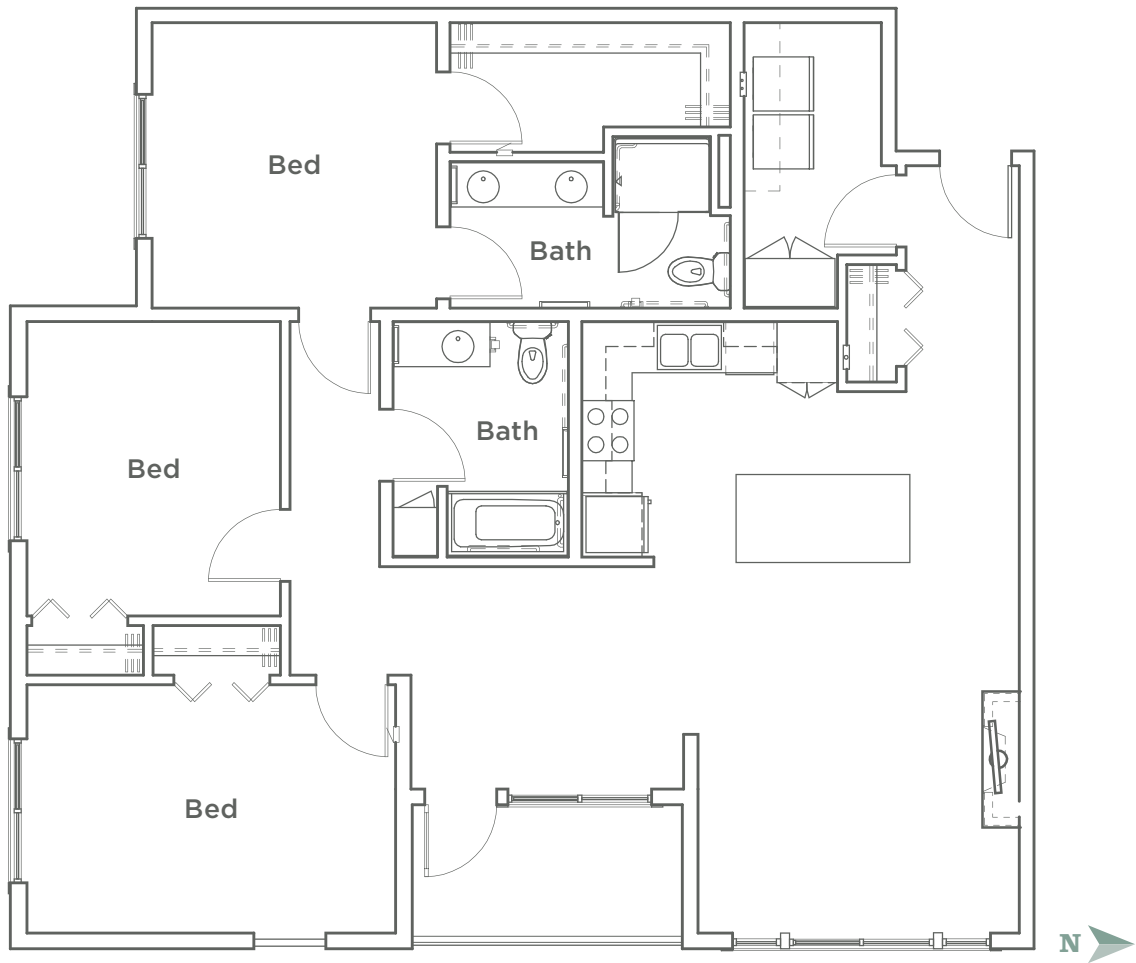

PORTERA

AT THE GROVE

D

3 Bed | 2 Bath

1,485 SF

Home #

Rent

Location

Deposit

8945 SW Ash Meadows Circle | Wilsonville, OR 97070

971.224.544 | WWW.PORTERALIVING.COM

🏠 Square feet approximate and may vary. Prices subject to change without notice.