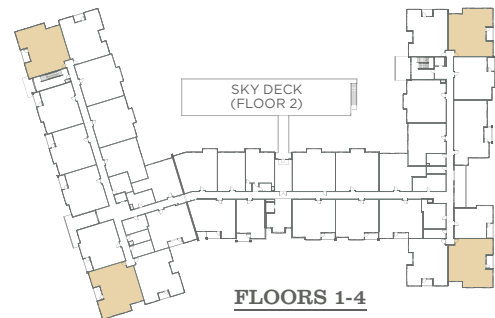

PORTERA

AT THE GROVE

D

3 Bed | 2 Bath

1,485 SF

Home #

Rent

Location

Deposit

8945 SW Ash Meadows Circle | Wilsonville, OR 97070

971.224.544 | WWW.PORTERALIVING.COM

🏠 Square feet approximate and may vary. Prices subject to change without notice.