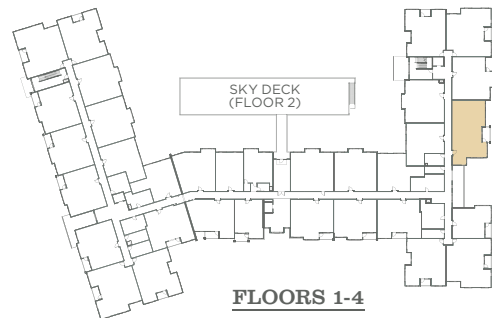

PORTERA

AT THE GROVE

D1 
3 Bed | 2 Bath
1,490 SF

Home #

Rent

Location

Deposit

8945 SW Ash Meadows Circle | Wilsonville, OR 97070
971.224.544 | WWW.PORTERALIVING.COM