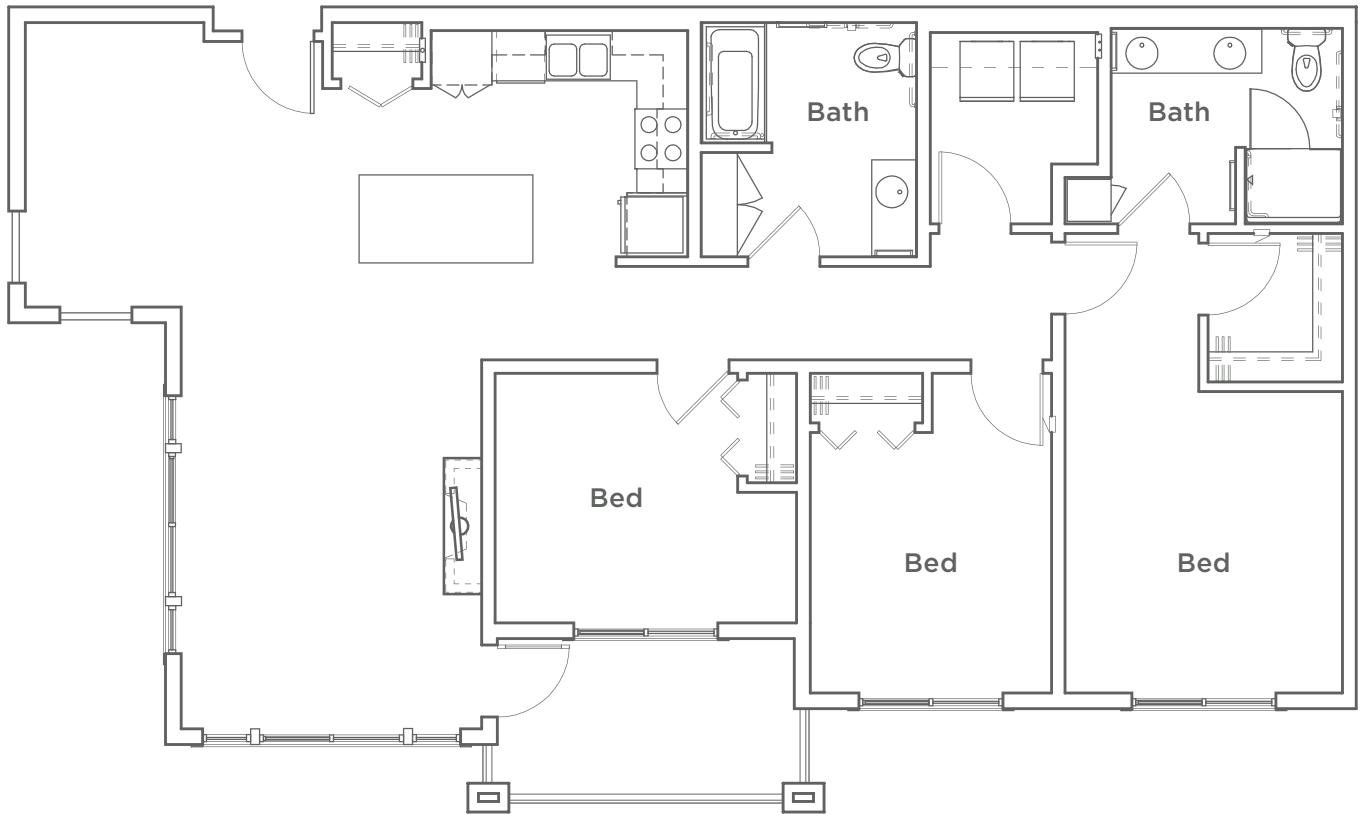

PORTERA

AT THE GROVE

D1 
3 Bed | 2 Bath
1,490 SF

Home #

Rent

Location

Deposit

8945 SW Ash Meadows Circle | Wilsonville, OR 97070
971.224.544 | WWW.PORTERALIVING.COM

 Square feet approximate and may vary. Prices subject to change without notice.