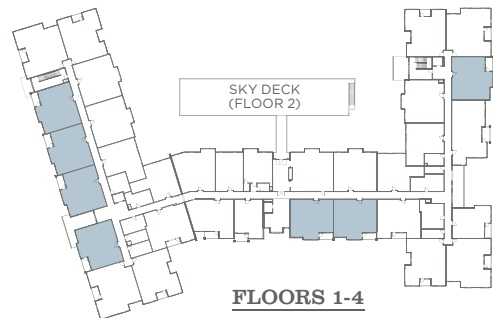

PORTERA

AT THE GROVE

C

2 Bed | 2 Bath

1,200 SF

Home #

Rent

Location

Deposit

8945 SW Ash Meadows Circle | Wilsonville, OR 97070

971.224.544 | WWW.PORTERALIVING.COM

Square feet approximate and may vary. Prices subject to change without notice.