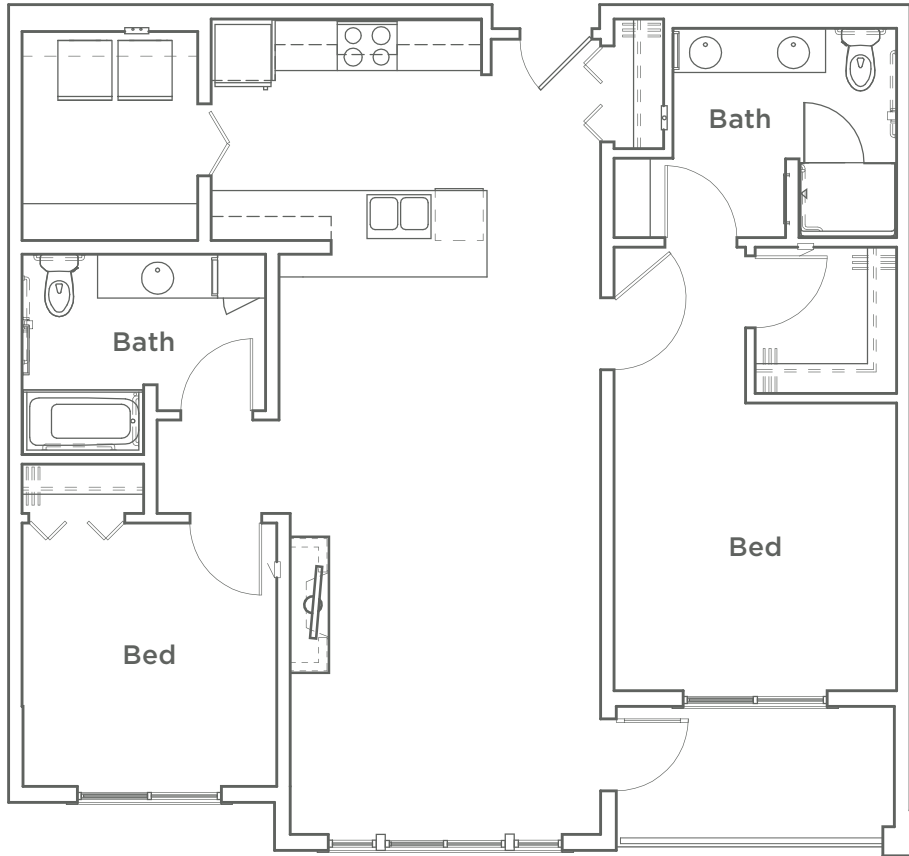

PORTERA

AT THE GROVE

C

2 Bed | 2 Bath

1,200 SF

Home #

Rent

Location

Deposit

8945 SW Ash Meadows Circle | Wilsonville, OR 97070

971.224.544 | WWW.PORTERALIVING.COM

Square feet approximate and may vary. Prices subject to change without notice.