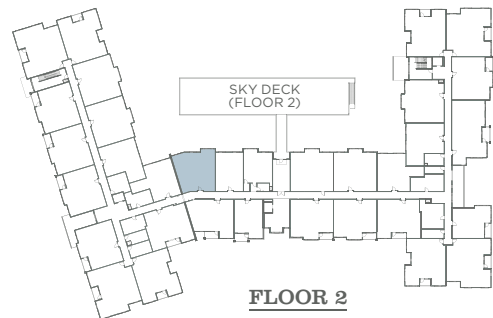

# PORTERA

AT THE GROVE

**C5**  
**2 Bed | 2 Bath**  
**1,180 SF**

Home #

Rent

Location

Deposit

**8945 SW Ash Meadows Circle | Wilsonville, OR 97070**  
971.224.544 | [WWW.PORTERALIVING.COM](http://WWW.PORTERALIVING.COM)