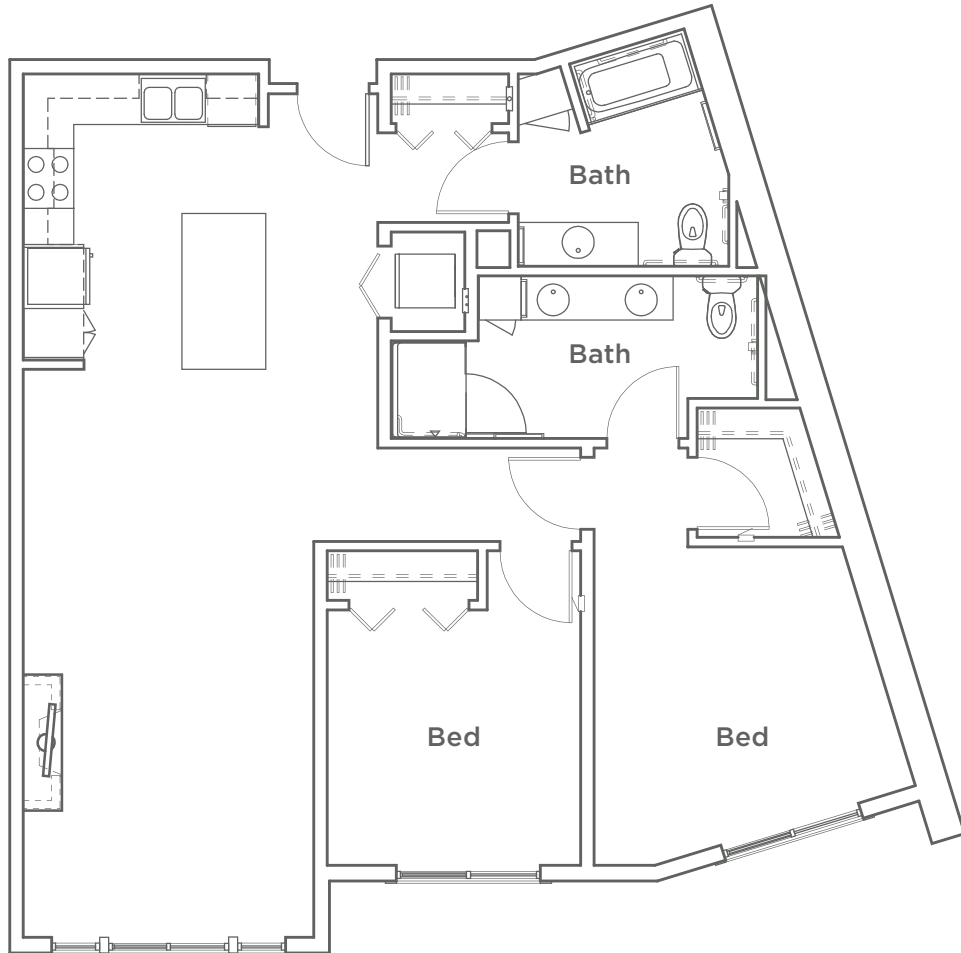

# PORTERA

AT THE GROVE

**C5**  
**2 Bed | 2 Bath**  
**1,180 SF**

Home #

Rent

Location

Deposit

**8945 SW Ash Meadows Circle | Wilsonville, OR 97070**  
971.224.544 | [WWW.PORTERALIVING.COM](http://WWW.PORTERALIVING.COM)

Square feet approximate and may vary. Prices subject to change without notice.