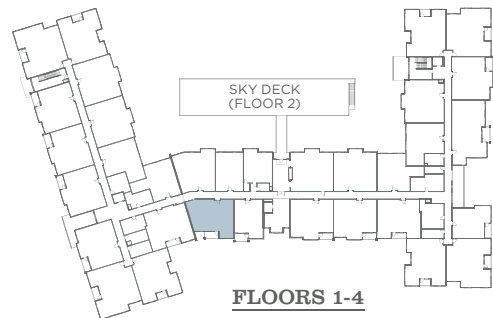

PORTERA

AT THE GROVE

C4 
2 Bed | 2 Bath
1,160 SF

Home #

Rent

Location

Deposit

8945 SW Ash Meadows Circle | Wilsonville, OR 97070