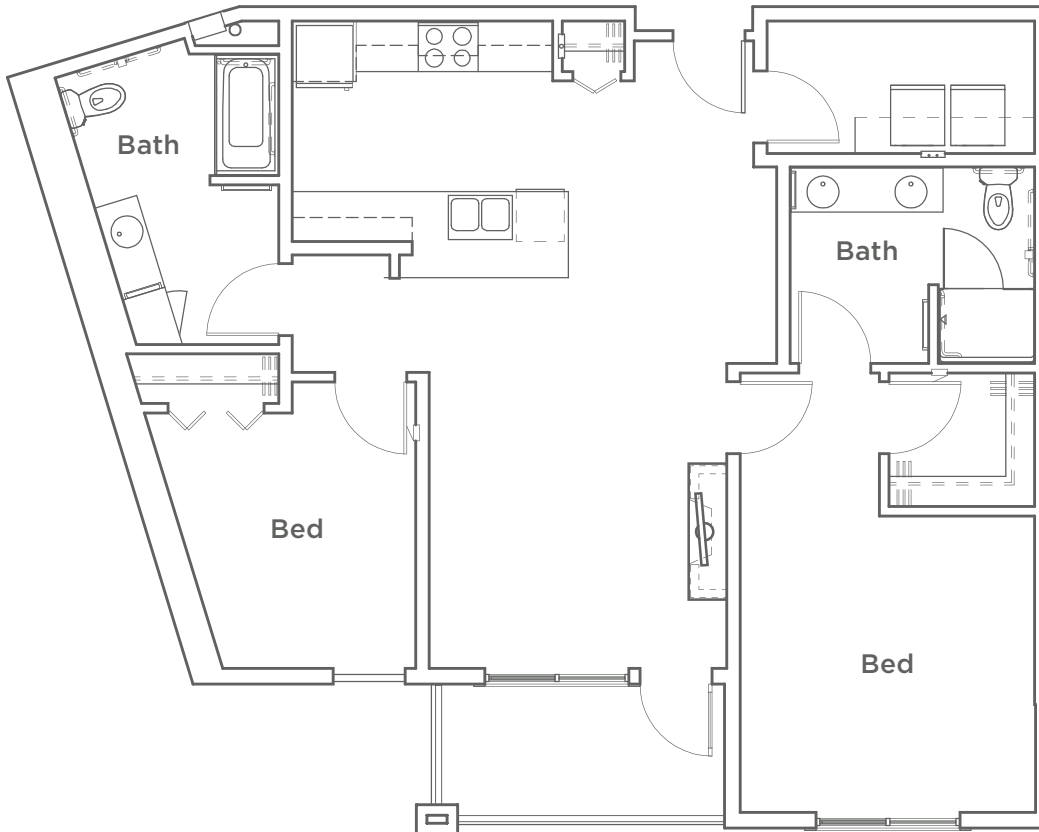

PORTERA

AT THE GROVE

C4 
2 Bed | 2 Bath
1,160 SF

Home #

Rent

Location

Deposit

8945 SW Ash Meadows Circle | Wilsonville, OR 97070