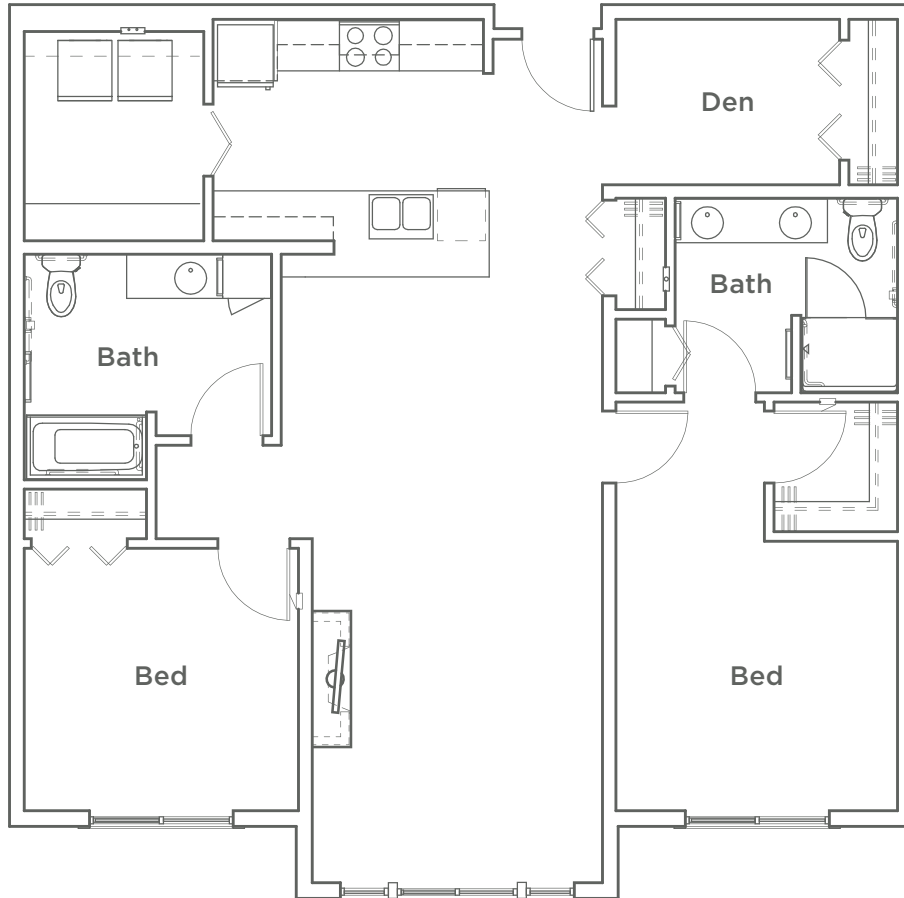

# PORTERA

AT THE GROVE

C3

2 Bed | 2 Bath | Den  
1,290 SF

Home #

Rent

Location

Deposit

8945 SW Ash Meadows Circle | Wilsonville, OR 97070

971.224.544 | WWW.PORTERALIVING.COM

Square feet approximate and may vary. Prices subject to change without notice.