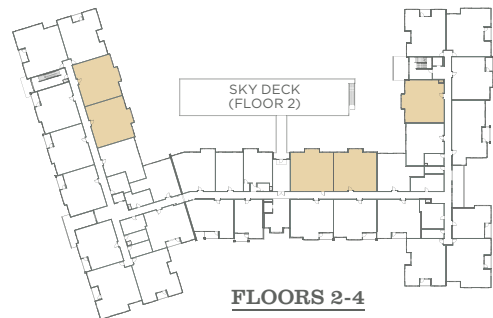

# PORTERA

AT THE GROVE

C3

2 Bed | 2 Bath | Den  
1,290 SF

Home #

Rent

Location

Deposit

8945 SW Ash Meadows Circle | Wilsonville, OR 97070

971.224.544 | WWW.PORTERALIVING.COM

Square feet approximate and may vary. Prices subject to change without notice.