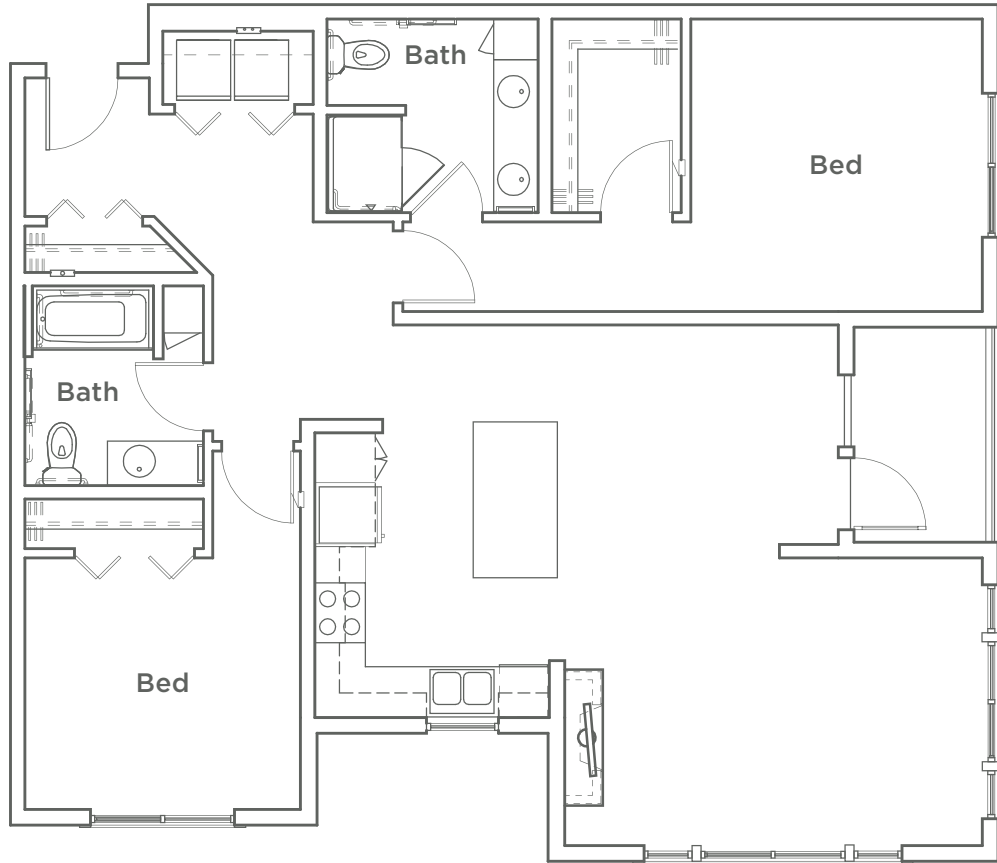

PORTERA

AT THE GROVE

C2

2 Bed | 2 Bath

1,300 SF

Home #

Rent

Location

Deposit

8945 SW Ash Meadows Circle | Wilsonville, OR 97070

971.224.544 | WWW.PORTERALIVING.COM

Square feet approximate and may vary. Prices subject to change without notice.