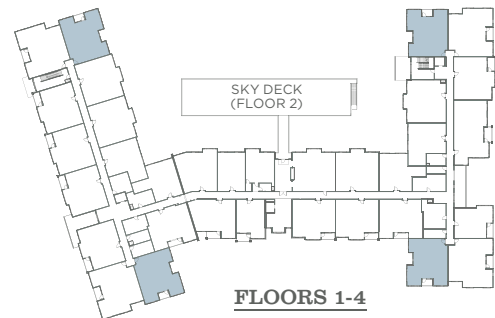

PORTERA

AT THE GROVE

C2

2 Bed | 2 Bath

1,300 SF

Home #

Rent

Location

Deposit

8945 SW Ash Meadows Circle | Wilsonville, OR 97070

971.224.544 | WWW.PORTERALIVING.COM

Square feet approximate and may vary. Prices subject to change without notice.