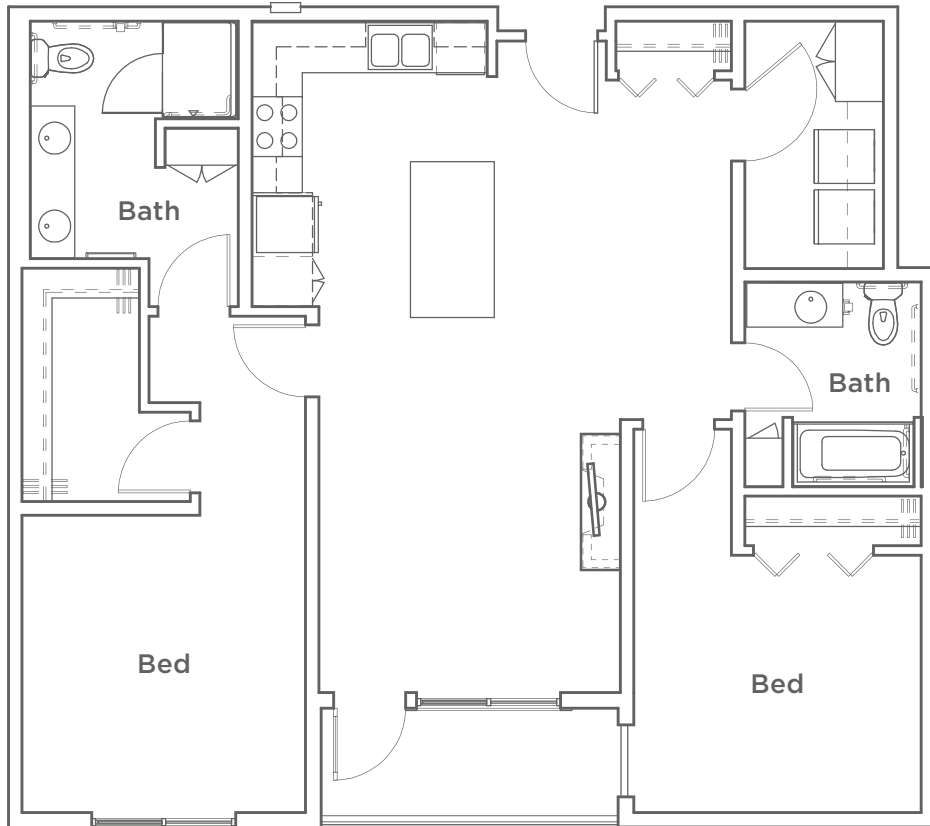

# PORTERA

AT THE GROVE

**C1**  
**2 Bed | 2 Bath**  
**1,210 SF**

Home #

Rent

Location

Deposit

**8945 SW Ash Meadows Circle | Wilsonville, OR 97070**