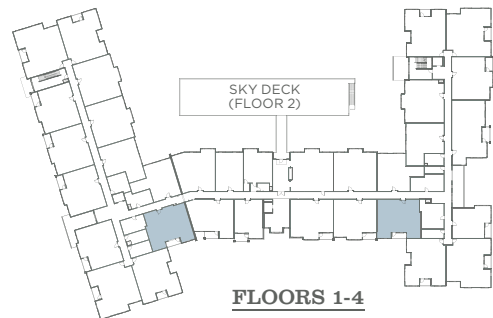

# PORTERA

AT THE GROVE

**C1**  
**2 Bed | 2 Bath**  
**1,210 SF**

Home #

Rent

Location

Deposit

**8945 SW Ash Meadows Circle | Wilsonville, OR 97070**