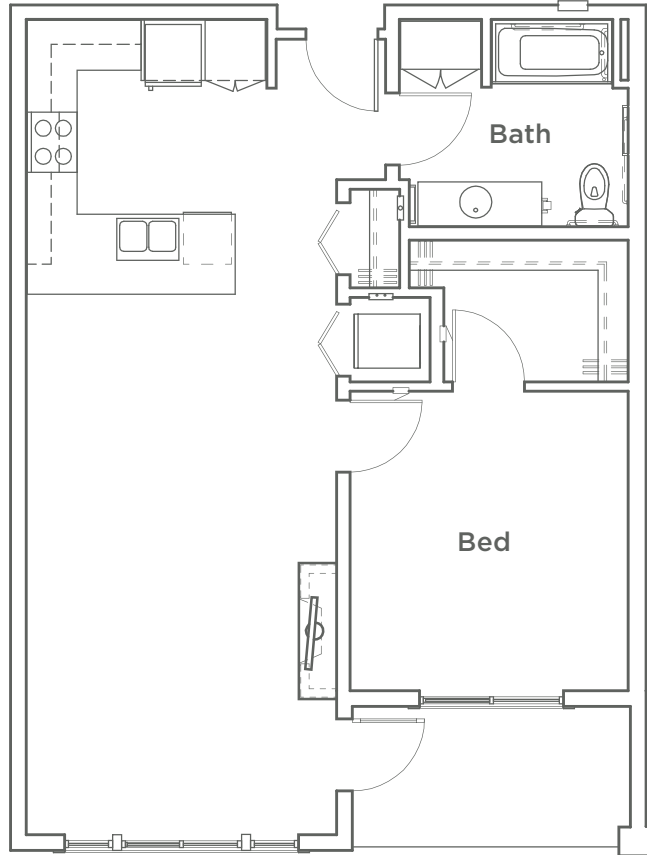

PORTERA

AT THE GROVE

A

1 Bed | 1 Bath

835 SF

Home #

Rent

Location

Deposit

8945 SW Ash Meadows Circle | Wilsonville, OR 97070

971.224.544 | WWW.PORTERALIVING.COM

Square feet approximate and may vary. Prices subject to change without notice.