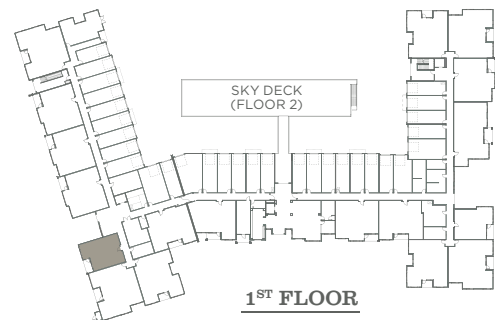

PORTERA

AT THE GROVE

A

1 Bed | 1 Bath

835 SF

Home #

Rent

Location

Deposit

8945 SW Ash Meadows Circle | Wilsonville, OR 97070

971.224.544 | WWW.PORTERALIVING.COM

Square feet approximate and may vary. Prices subject to change without notice.