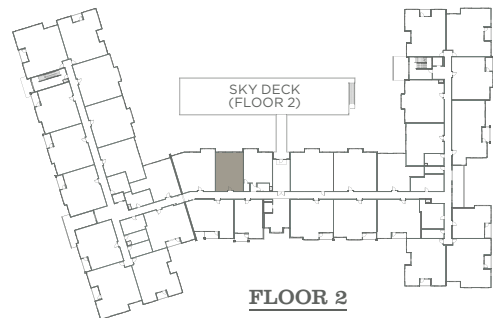

PORTERA

AT THE GROVE

A

1 Bed | 1 Bath

820 SF

Home #

Rent

Location

Deposit

8945 SW Ash Meadows Circle | Wilsonville, OR 97070

971.224.544 | WWW.PORTERALIVING.COM

Square feet approximate and may vary. Prices subject to change without notice.