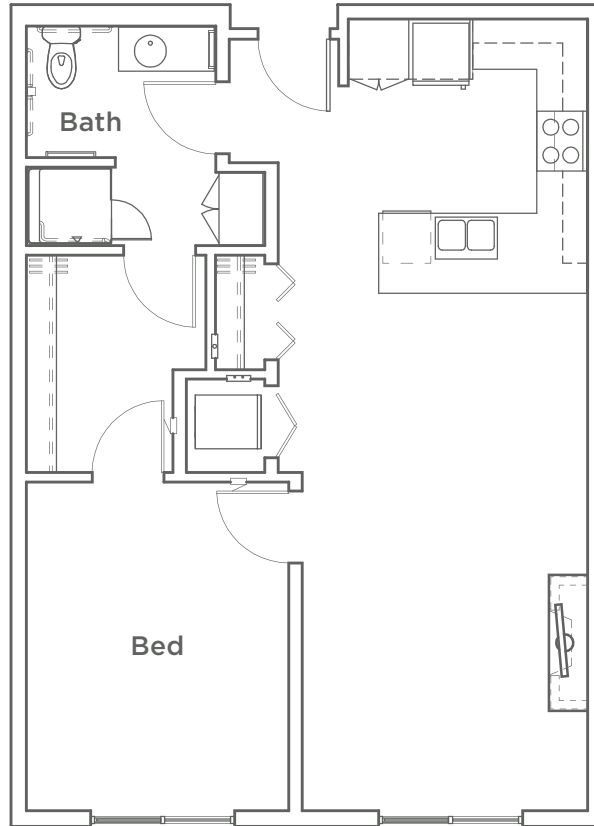

PORTERA

AT THE GROVE

A

1 Bed | 1 Bath

820 SF

Home #

Rent

Location

Deposit

8945 SW Ash Meadows Circle | Wilsonville, OR 97070

971.224.544 | WWW.PORTERALIVING.COM

Square feet approximate and may vary. Prices subject to change without notice.