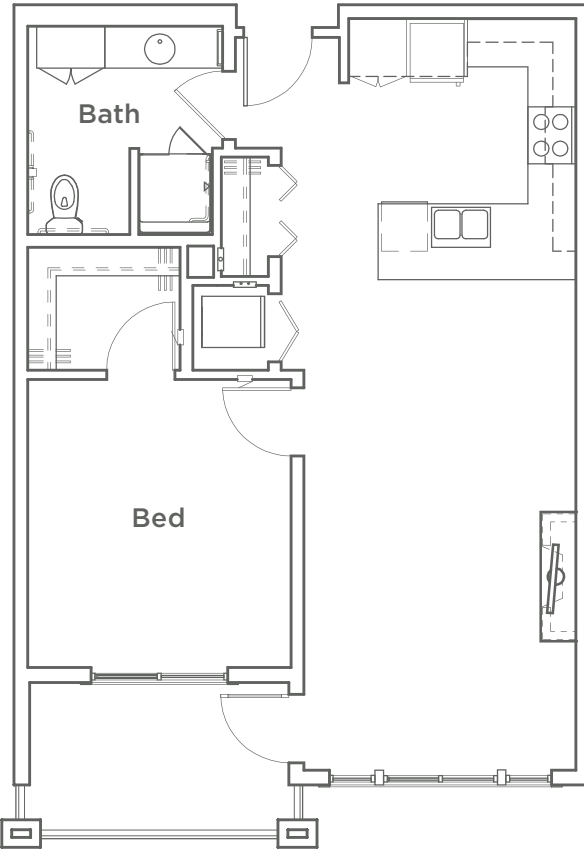

PORTERA

AT THE GROVE

A

1 Bed | 1 Bath

785 SF

Home #

Rent

Location

Deposit

8945 SW Ash Meadows Circle | Wilsonville, OR 97070

971.224.544 | WWW.PORTERALIVING.COM

Square feet approximate and may vary. Prices subject to change without notice.