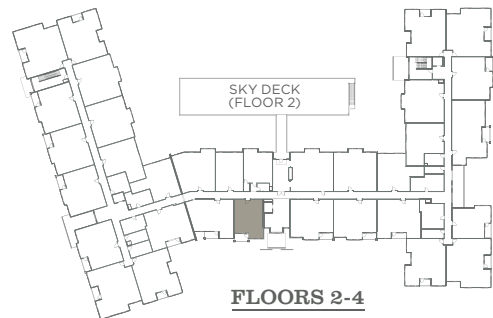

PORTERA

AT THE GROVE

A

1 Bed | 1 Bath

785 SF

Home #

Rent

Location

Deposit

8945 SW Ash Meadows Circle | Wilsonville, OR 97070

971.224.544 | WWW.PORTERALIVING.COM

Square feet approximate and may vary. Prices subject to change without notice.