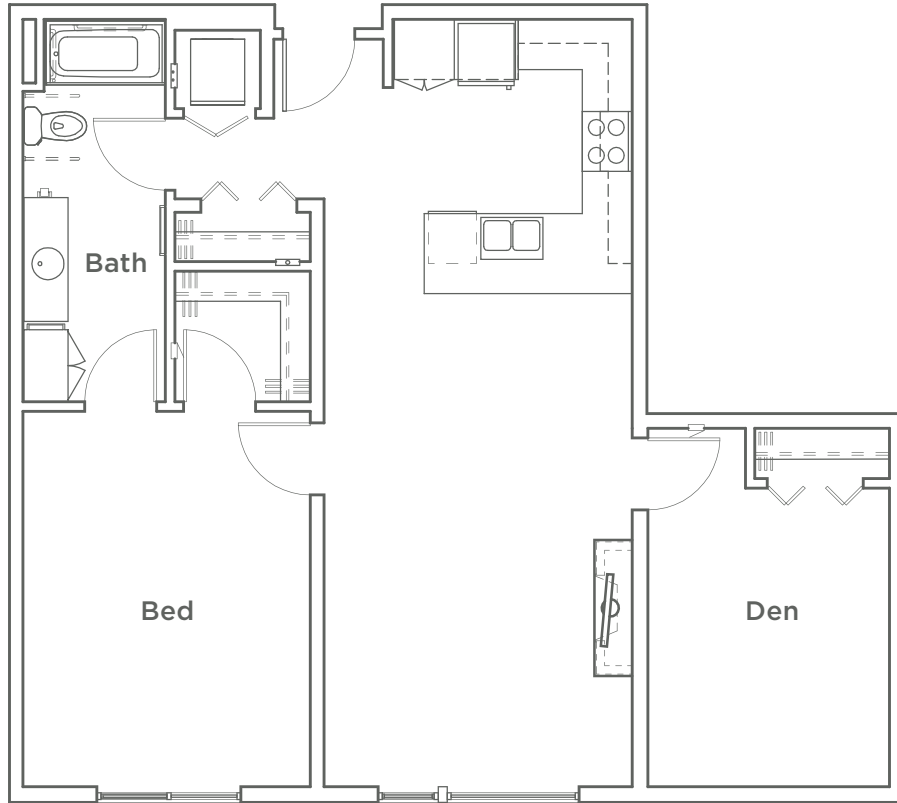

PORTERA

AT THE GROVE

A4

1 Bed | 1 Bath | Den
1,025 SF

Home #

Rent

Location

Deposit

8945 SW Ash Meadows Circle | Wilsonville, OR 97070

971.224.544 | WWW.PORTERALIVING.COM

Square feet approximate and may vary. Prices subject to change without notice.