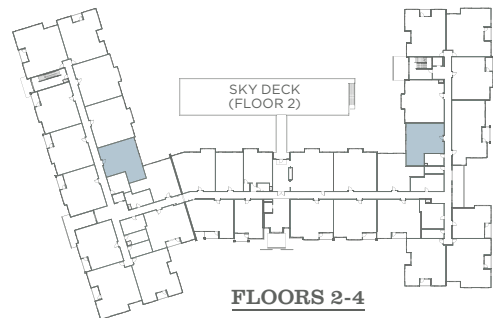

PORTERA

AT THE GROVE

A4

1 Bed | 1 Bath | Den
1,025 SF

Home #

Rent

Location

Deposit

8945 SW Ash Meadows Circle | Wilsonville, OR 97070

971.224.544 | WWW.PORTERALIVING.COM

Square feet approximate and may vary. Prices subject to change without notice.