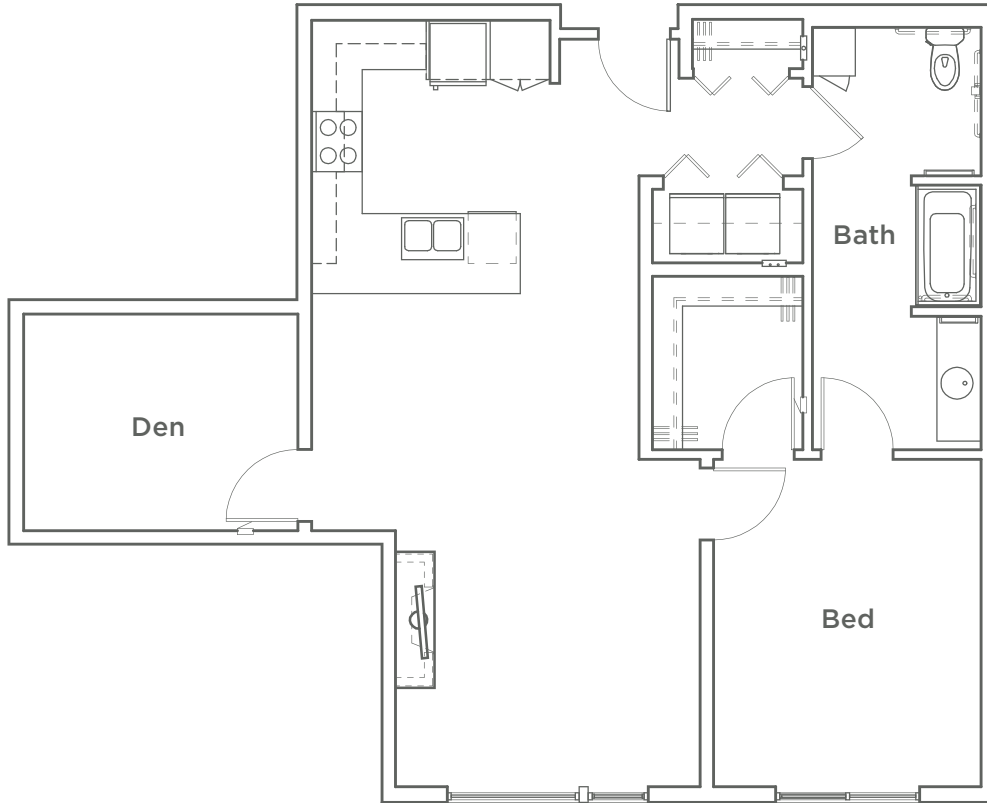

# PORTERA

AT THE GROVE

A3 ♿

1 Bed | 1 Bath | Den  
1,020 SF

Home #

Rent

Location

Deposit

8945 SW Ash Meadows Circle | Wilsonville, OR 97070  
971.224.544 | WWW.PORTERALIVING.COM

🏠 Square feet approximate and may vary. Prices subject to change without notice.