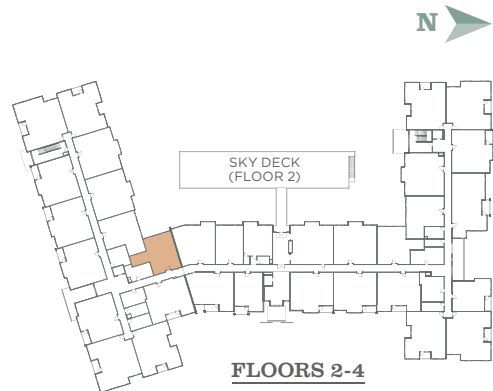

# PORTERA

AT THE GROVE

A3 ♿

1 Bed | 1 Bath | Den  
1,020 SF

Home #

Rent

Location

Deposit

8945 SW Ash Meadows Circle | Wilsonville, OR 97070  
971.224.544 | WWW.PORTERALIVING.COM

🏠 Square feet approximate and may vary. Prices subject to change without notice.