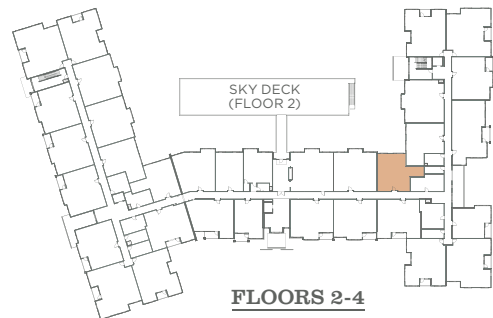

PORTERA

AT THE GROVE

A2

1 Bed | 1 Bath | Den

985 SF

Home #

Rent

Location

Deposit

8945 SW Ash Meadows Circle | Wilsonville, OR 97070

971.224.544 | WWW.PORTERALIVING.COM

Square feet approximate and may vary. Prices subject to change without notice.