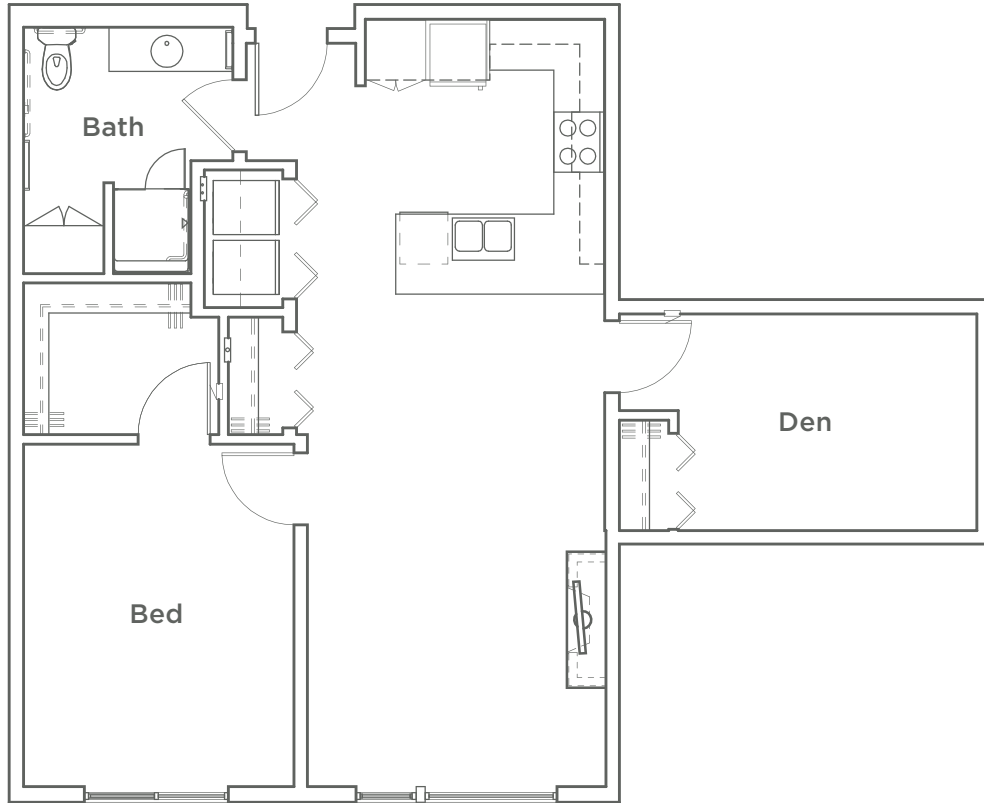

PORTERA

AT THE GROVE

A2

1 Bed | 1 Bath | Den

985 SF

Home #

Rent

Location

Deposit

8945 SW Ash Meadows Circle | Wilsonville, OR 97070

971.224.544 | WWW.PORTERALIVING.COM

Square feet approximate and may vary. Prices subject to change without notice.