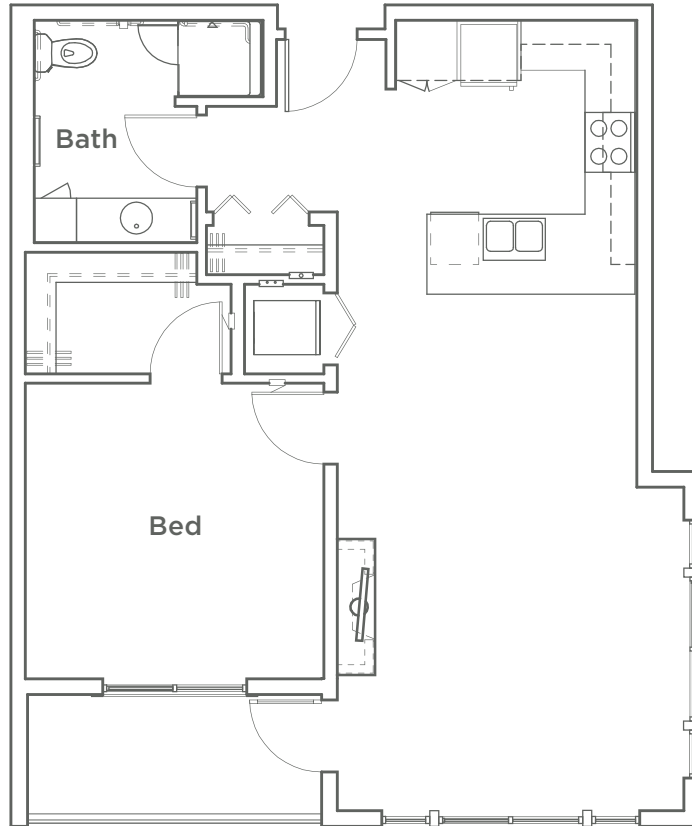

PORTERA

AT THE GROVE

A1
1 Bed | 1 Bath
850 SF

Home #

Rent

Location

Deposit

8945 SW Ash Meadows Circle | Wilsonville, OR 97070