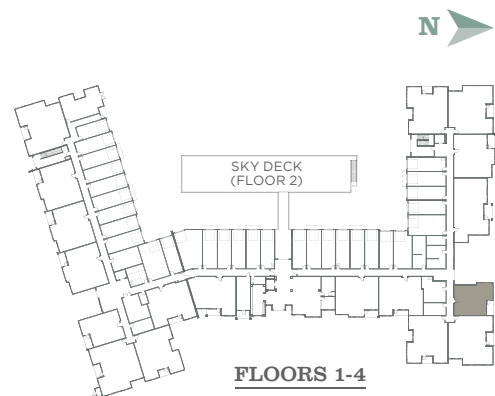

PORTERA

AT THE GROVE

A1
1 Bed | 1 Bath
850 SF

Home #

Rent

Location

Deposit

8945 SW Ash Meadows Circle | Wilsonville, OR 97070